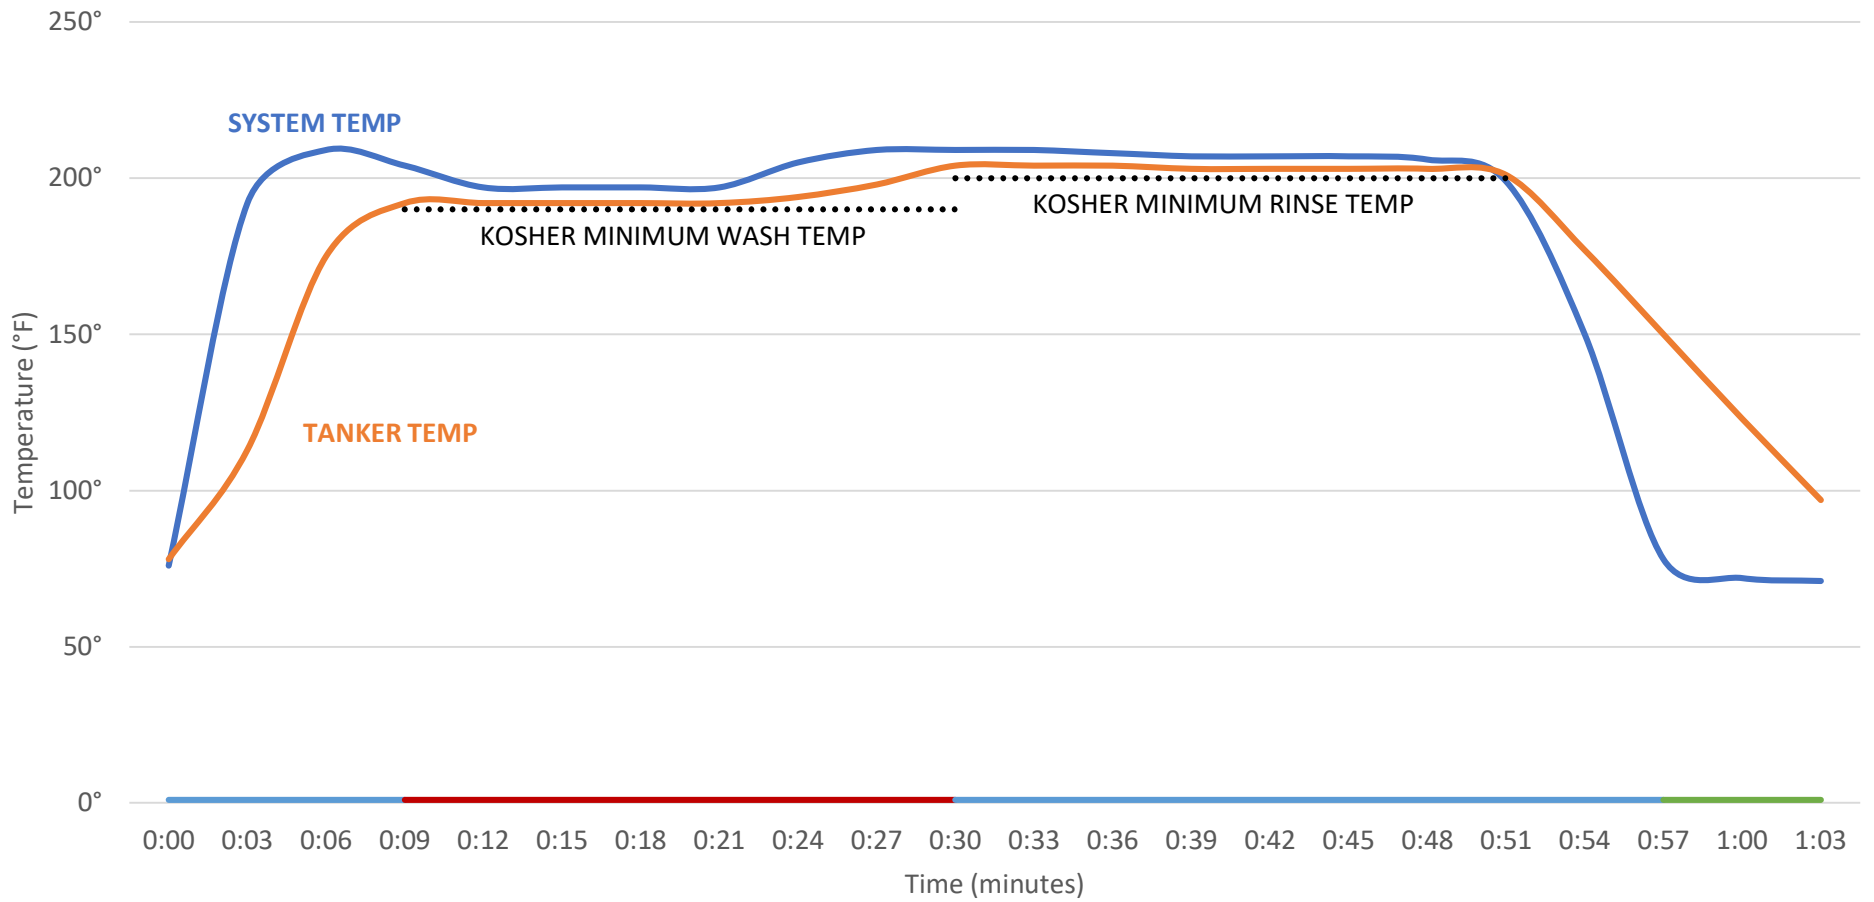

### Kosher Type 5 Upgrade Wash Sample

System Temp Tanker Temp Pre-Rinse ON Detergent ON Rinse ON Sanitizer ON